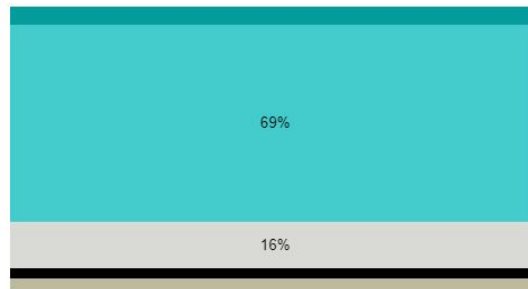

Year 3 Writing

School name
Garrang Wilam Primary School

Year level
☒ Year 3
☐ Year 5

Domain
☐ Reading
☒ Writing
☐ Spelling
☐ Numeracy
☐ Grammar and Punctuati...

NAPLAN - Students by Proficiency Levels ⓘ

Exceeding or Strong students in 2023 (%) ⓘ

For students in Year 3, Writing

75%

Your school

78%

Similar

73%

Network

Students by proficiency level (%) ⓘ

For students in Year 3, Writing

2023

Links

[NAPLAN reporting and proficiency level information (ACARA)](#)

[Further Support](#)

Data breakdown ⓘ

For students in Year 3, Writing

	2023
Mean scale score	417.5
Participation Rate	94%
Student Count	65