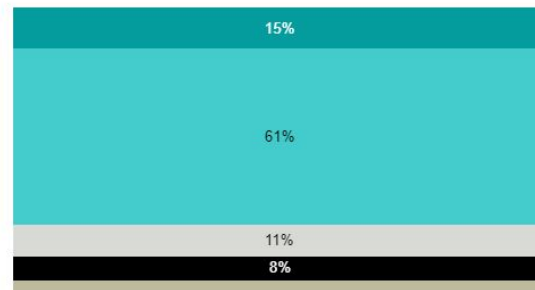

Year 3 Reading

School name
Garrang Wilam Primary School

Year level
☒ Year 3
☐ Year 5

Domain
☒ Reading
☐ Writing
☐ Spelling
☐ Numeracy
☐ Grammar and Punctuati...

NAPLAN - Students by Proficiency Levels ⓘ

Exceeding or Strong students in 2023 (%) ⓘ

For students in Year 3, Reading

76%

Your school

69%

Similar

63%

Network

Students by proficiency level (%) ⓘ

For students in Year 3, Reading

2023

Links

[NAPLAN reporting and proficiency level information (ACARA)](#)

[Further Support](#)

Data breakdown ⓘ

For students in Year 3, Reading

	2023
Mean scale score	407.1
Participation Rate	95%
Student Count	65